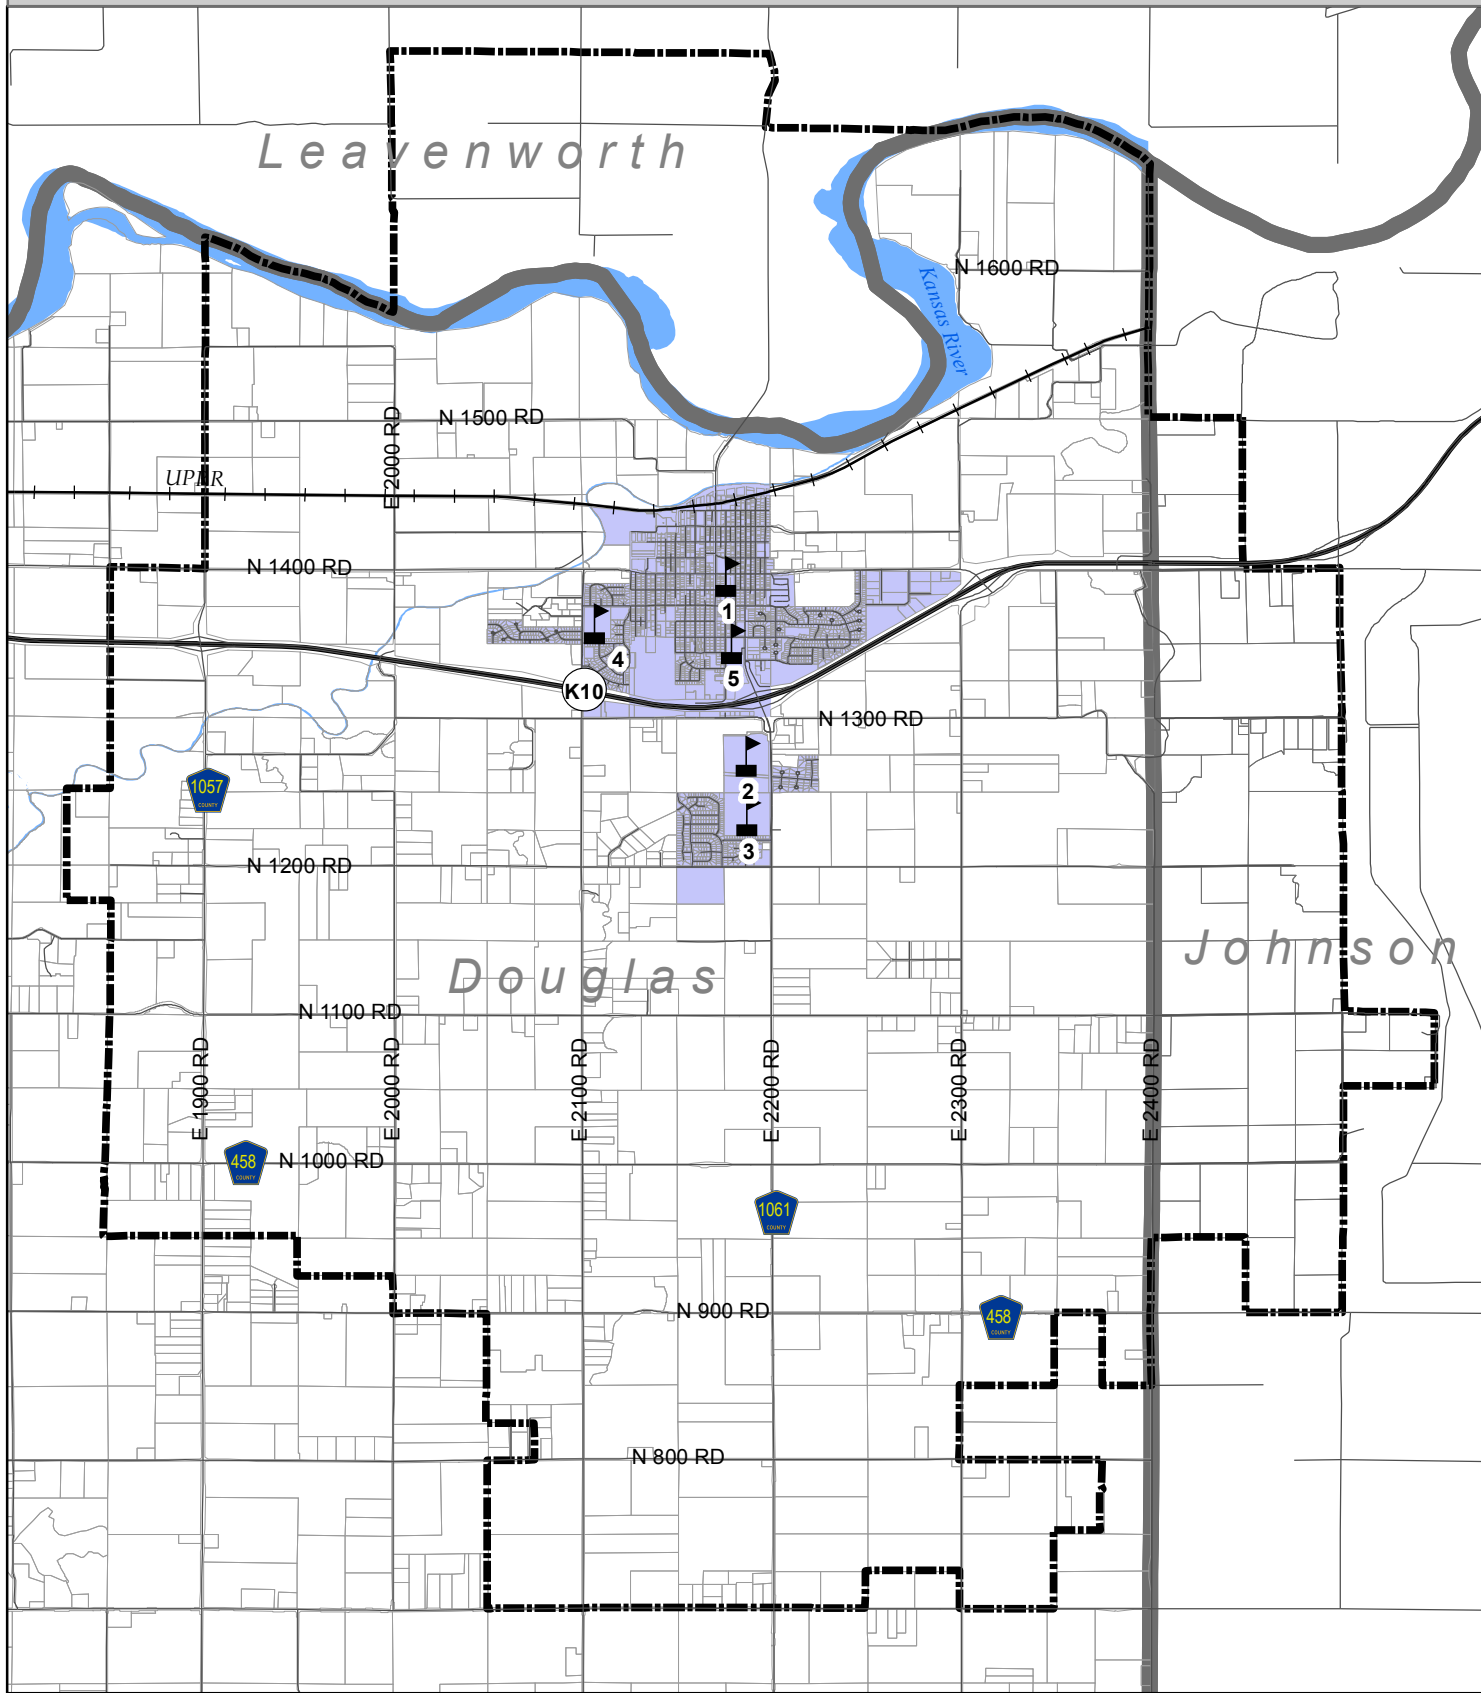

EUDORA USD 491

School Information

ID	School	Address	City	State	Zip	Phone
1	CENTRAL OFFICE	1002 ELM ST	EUDORA	KS	66025	785-542-4910
2	EUDORA HIGH SCHOOL	2203 CHURCH ST	EUDORA	KS	66025	785-542-4980
3	EUDORA MIDDLE SCHOOL	2635 CHURCH ST	EUDORA	KS	66025	785-542-4960
4	EUDORA WEST ELEMENTARY SCHOOL	1310 WINCHESTER RD	EUDORA	KS	66025	785-542-4940
5	NOTTINGHAM ELEMENTARY SCHOOL	1428 ELM ST	EUDORA	KS	66025	785-542-4920

Legend

-  Eudora USD 491 Boundaries
-  Schools
-  dgco_rr
-  Eudora City Limits

RSP
ASSOCIATES, LLC

0 0.25 0.5 1 Miles

Created September 2006